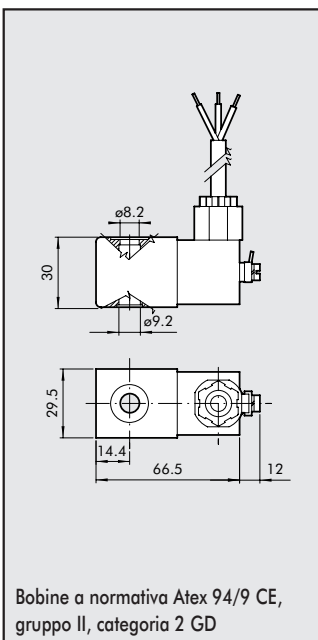

KIT BOBINE EEXM

Cod. Descrizione

Bobine a normativa Atex 94/9 CE, gruppo II, categoria 2 GD

- 0227606913 KIT BOBINA 30 24 VDC EEXMT5 CAVO 3M
- 0227606915 KIT BOBINA 30 24 VDC EEXMT5 CAVO 5M
- 0227608013 KIT BOBINA 30 24 VAC EEXMT5 CAVO 3M
- 0227608015 KIT BOBINA 30 24 VAC EEXMT5 CAVO 5M
- 0227608023 KIT BOBINA 30 110 VAC EEXMT5 CAVO 3M
- 0227608025 KIT BOBINA 30 110 VAC EEXMT5 CAVO 5M
- 0227608033 KIT BOBINA 30 230 VAC EEXMT5 CAVO 3M
- 0227608035 KIT BOBINA 30 230 VAC EEXMT5 CAVO 5M